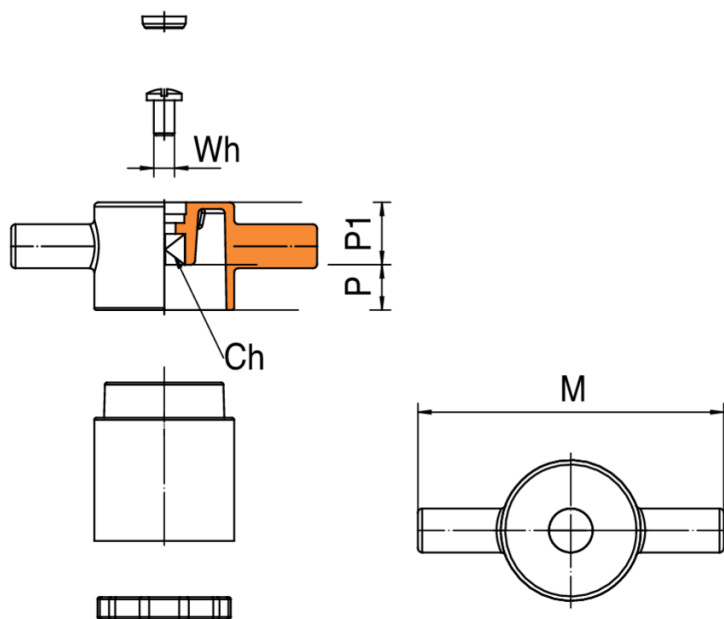

9358

Kit papillon pour robinets art. 935C/936C.

Spécifications techniques

MISURE - SIZE	DN	BOX	MASTER BOX	CODE	WH	CH	M	P	P1
TUTTE - ALL	-	10	80	9358000000	W 3/16	7	70	10,3	14,2

Applications

GAS