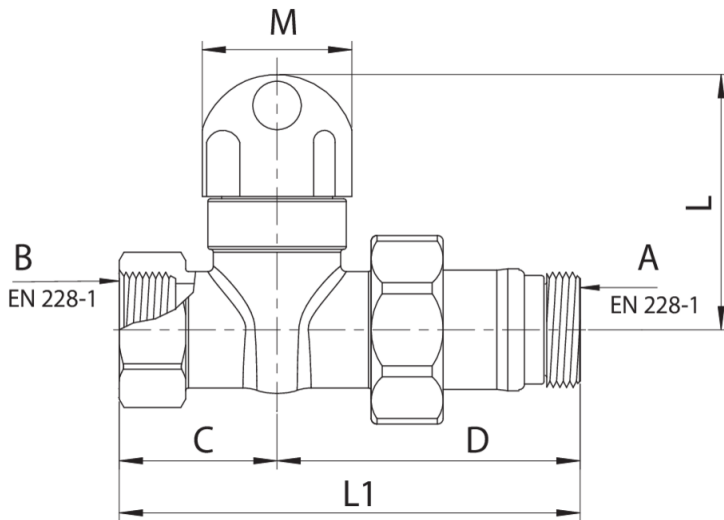

## 599300

Straight lockshield iron pipe connections.

### Technical specifications

TRATTAMENTO - TREATMENT	A X B	BOX	MASTER BOX	CODE	C	D	L	L1	M
Nichelato - Nickel plated	3/8" x 3/8"	15	90	59930003	30	50	45	80	27
Nichelato - Nickel plated	1/2" x 1/2"	15	90	59930004	28	54	45	82	27
Nichelato - Nickel plated	3/4" x 3/4"	10	60	59930005	28	57	45	85	27