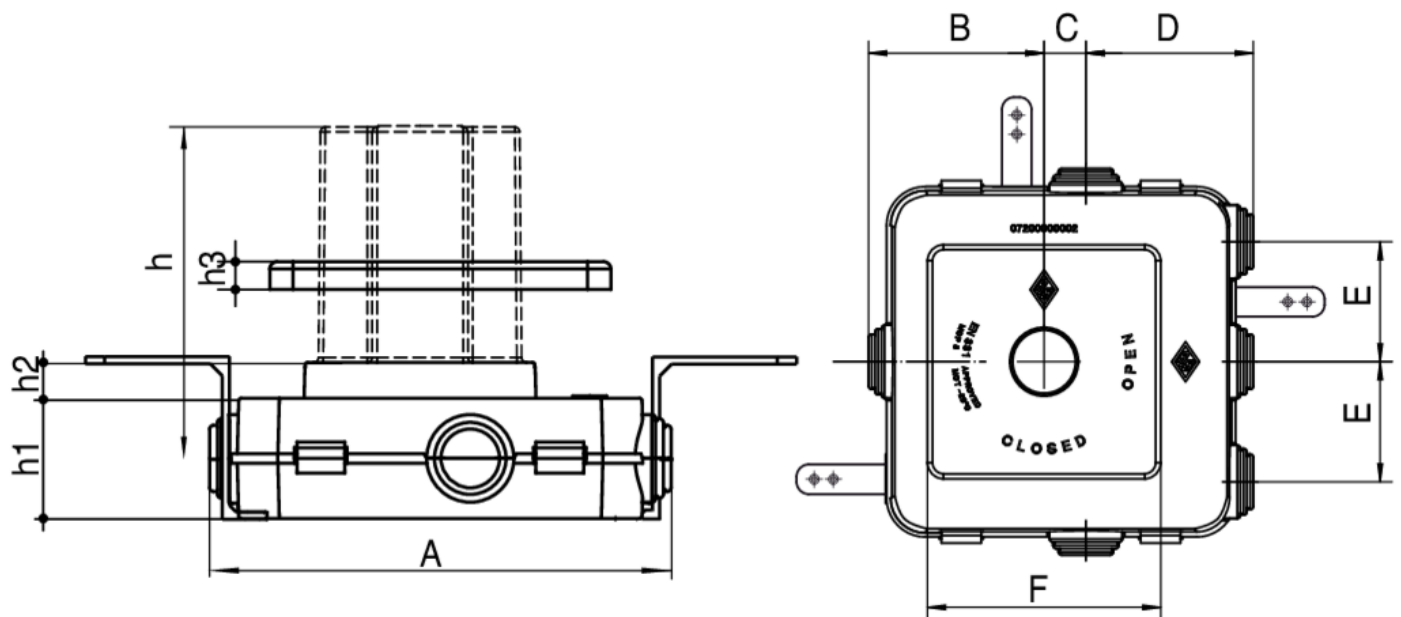

9356

Gas built-in box for artt. 9355/935C.

Technical specifications

MISURA - SIZE	DN	BOX	MASTER BOX	CODE	A	B	C	D	E	F	H	H1	H2	H3
cm 11,7 x 11,7	-	1	2	9356000000	193	88	21	84	60	117	138	52	13	9,5

Applications