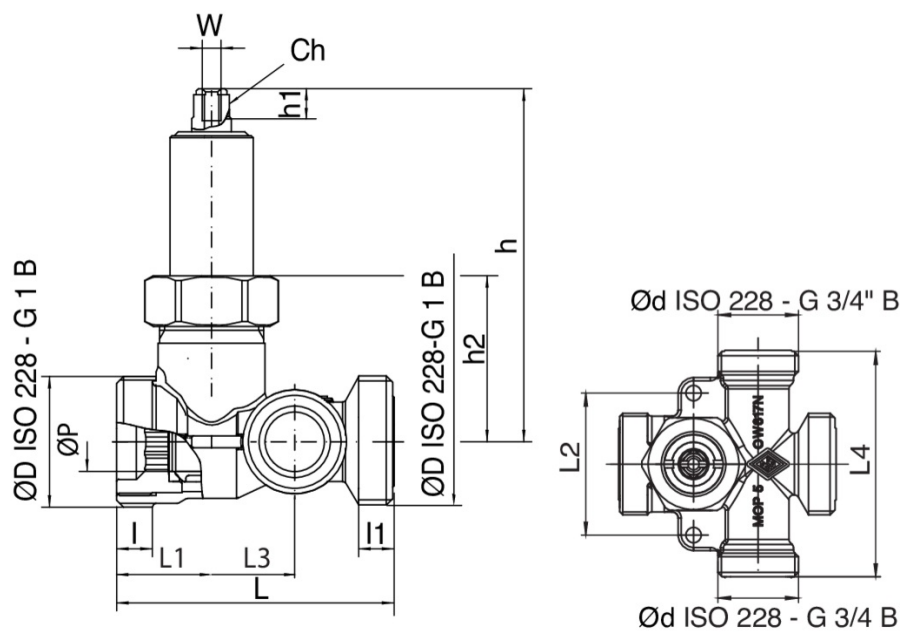

936 C

Ball valve with 3 outlets, flat seat connections, for built-in gas box art. 9357.

Technical specifications

ØD X ØD	DN	BOX	MASTER BOX	CODE	ØP	W	H	H1	H2	L	L1	L2	L3	L4	L	L1	MOP	KG
1" x 3/4"	15	5	40	936C580000	15	3/16	91	7	42	70	24	46	21	73	8,5	8	5	0,52