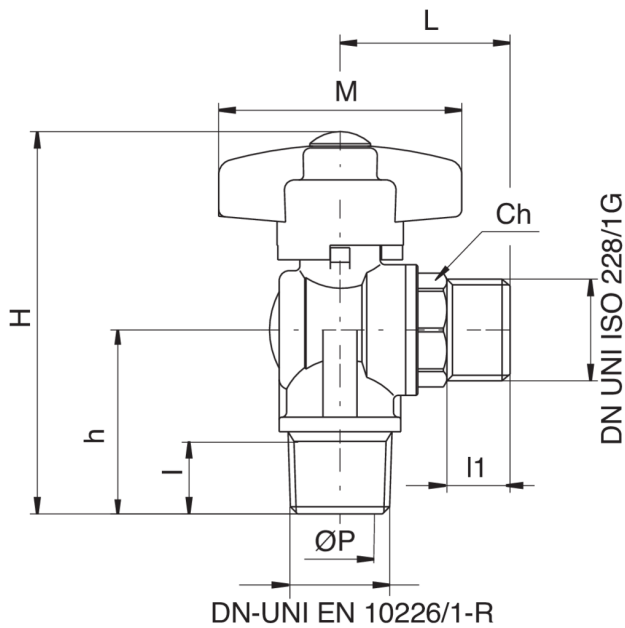

9187

Angle ball valve for gas, male threaded and flexible metal hose male connection acc. to UNI EN 14800, with security closing aluminium T-handle.

## Technical specifications

SIZE	DN	BOX	MASTER BOX	CODE	ØP	I	I1	L	H	H	M	CH	MOP	KG
1/2" x 1/2"	15	20	80	9187250000	12,5	15	13	35	78,5	38	50	22	5	0,21

Temperature range: -20°C +60°C.