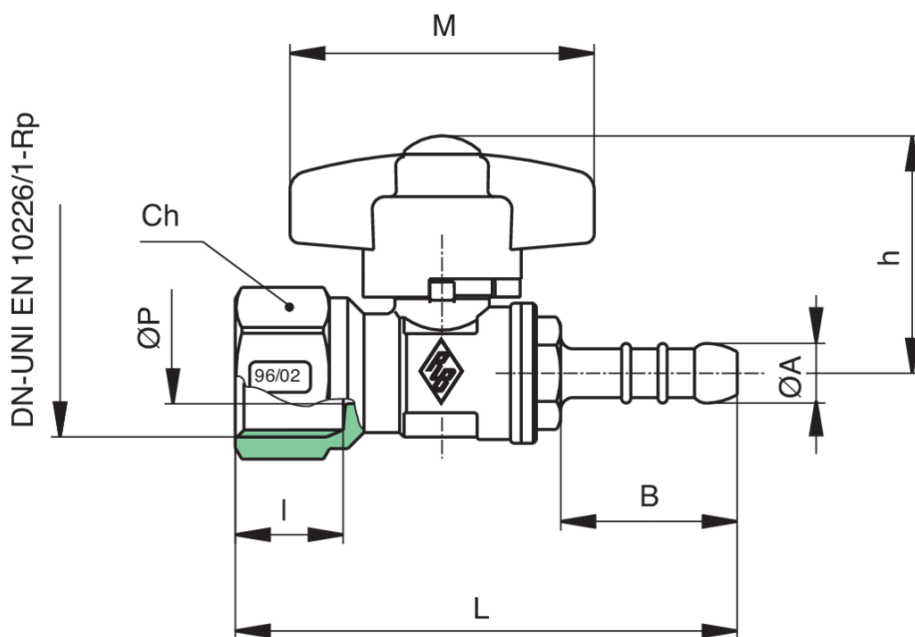

9180

Ball valve for gas, female threaded and hose tail connection, with security closing aluminium T-handle.

Technical specifications

SIZE	DN	BOX	MASTER BOX	CODE	ØP	I	B	L	ØA	CH	H	M	MOP	KG
1/2" x 8"	15	15	90	9180870000	10	15	29	82,5	9,8	25	38,5	50	5	0,16
1/2" x 13"	15	15	90	9180900000	10	15	44	97,5	14	25	38,5	50	5	0,17

Temperature range: -20°C +60°C.

* Hose tail according to UNI-CIG 7141-20.

Applications

GAS