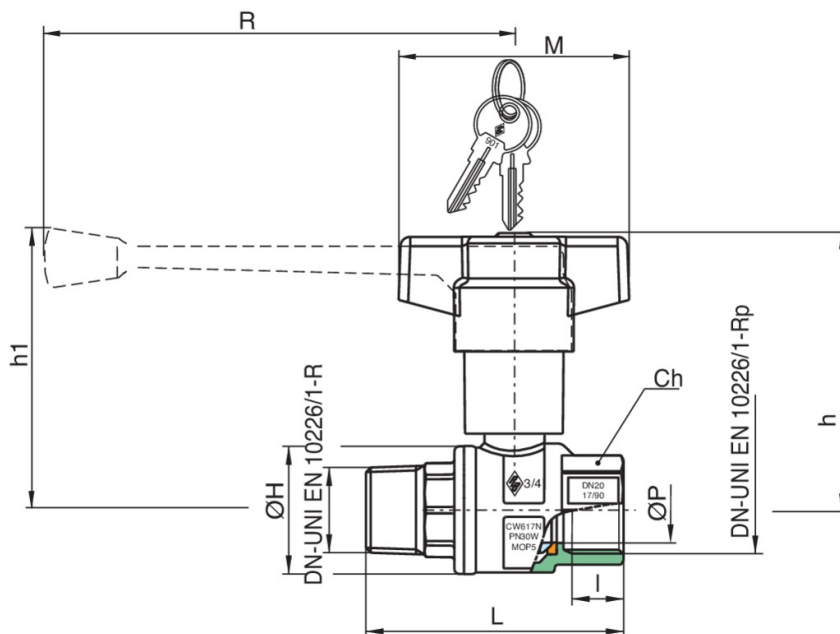

CLICK-SFER

9647

PATENTED

Full bore ball valve for gas, M/F threads, extractable and replaceable security lock.

Technical specifications

SIZE	DN	BOX	MASTER BOX	CODE	ØP	I	L	CH	ØH	H	H1	R	M	MOP	KG
3/4"	20	-	25	9647050925	20	16,3	81,5	31	39	86	-	-	70	5	0,51
1"	25	-	25	9647060925	25	19,1	94,5	38	49	90	-	-	70	5	0,70
*1"1/4	32	5	10	9647070925	32	21,4	111	48	59	-	113	160	-	5	1,24
*1"1/2	40	5	10	9647080925	40	21,4	119	54	73	-	119	160	-	5	1,75
*2"	50	-	5	9647100925	50	25,7	141,5	67	87	-	128	160	-	5	2,36

Temperature range: -20°C +60°C.

* Version with aluminium handle.

Applications

GAS

MULTIUTILITY ONLY