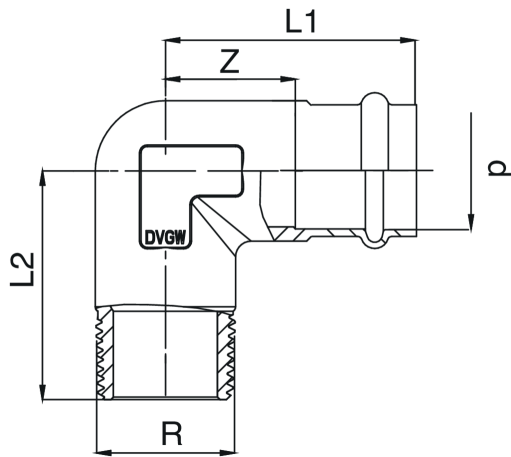

Bronze F/male thread 90° elbow.

Technical specifications

D X R	BAG	MASTER BOX	CODE	L1	L2	Z
12 x 1/2"	10	150	PG8092A12012000	43	34	25
15 x 3/8"	10	100	PG8092A38015000	42	32	20
15 x 1/2"	10	100	PG8092A12015000	44	34	22
18 x 1/2"	10	80	PG8092A12018000	47	49	24
18 x 3/4"	5	70	PG8092A34018000	49	50	26
22 x 3/4"	10	50	PG8092A34022000	55	39	31
28 x 1"	5	30	PG8092B01028000	59	73	34
35 x 1"1/4	1	15	PG8092B14035000	70	86	44
42 x 1"1/2	1	10	PG8092B12042000	87	95	51
54 x 2"	1	7	PG8092C02054000	110	118	66