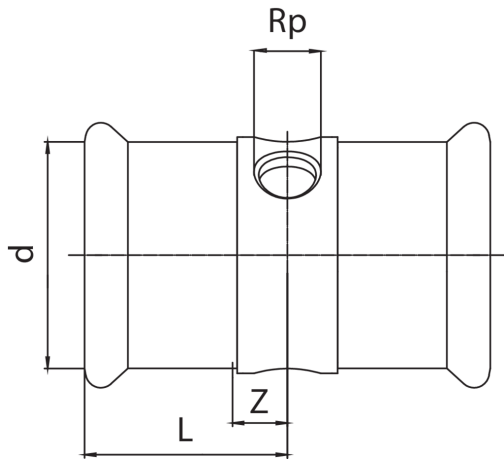

Bronze F/female thread/F multi-port.

## Technical specifications

D X RP	BAG	MASTER BOX	CODE	L	Z
66,7 x 1/2"	1	4	RB8135067A12067	65	15
76,1 x 1/2"	1	4	RB8135076A12076	65	14
88,9 x 3/4"	1	1	RB8135089A34089	80	18
108 x 3/4"	1	1	RB8135108A34108	85	18