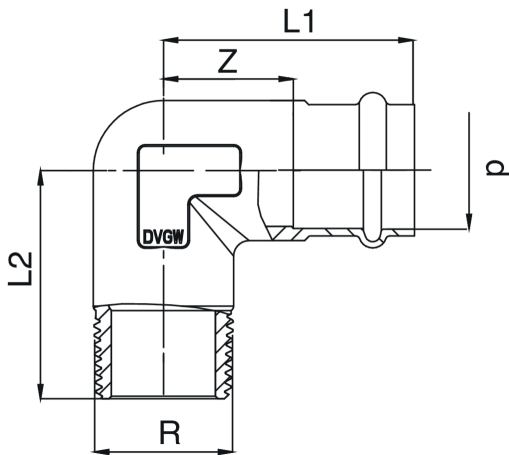

Bronze F/male thread 90° elbow.

## Technical specifications

D X R	BAG	MASTER BOX	CODE	L1	L2	Z
12 x 3/8"	10	150	RS8092A38012000	42	32	24
12 x 1/2"	10	150	RS8092A12012000	43	34	25
15 x 3/8"	10	100	RS8092A38015000	42	32	20
15 x 1/2"	10	100	RS8092A12015000	44	34	22
18 x 1/2"	10	80	RS8092A12018000	47	49	24
18 x 3/4"	5	70	RS8092A34018000	49	50	26
22 x 3/4"	10	50	RS8092A34022000	55	39	31
28 x 1"	5	30	RS8092B01028000	59	73	34
35 x 1 1/4	1	15	RS8092B14035000	70	86	44
42 x 1 1/2	1	10	RS8092B12042000	87	95	51
54 x 2"	1	7	RS8092C02054000	110	118	66