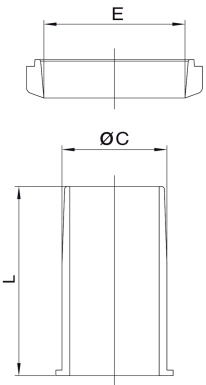

## 58RI06

Reinforcement sleeve for PE GAS pipe S5.

**NEW**

### Technical specifications

Ø TUBO-E - Ø PIPE-E	BAG	CODE
20	1	58RI0620
25	1	58RI0625
32	1	58RI0632
40	1	58RI0640
50	1	58RI0650
63	1	58RI0663