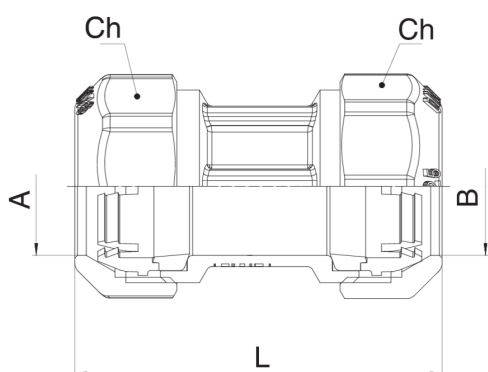

## 580500

Straight through-hole fitting with patented quick connection.

**NEW**

### Technical specifications

A X B	BOX	MASTER BOX	CODE	L	CH
25 x 25	16	64	58050025	91	41
32 x 32	8	32	58050032	100	51
40 x 40	4	16	58050040	111	59
50 x 50	4	16	58050050	114,5	70
63 x 63	4	16	58050063	137,5	87