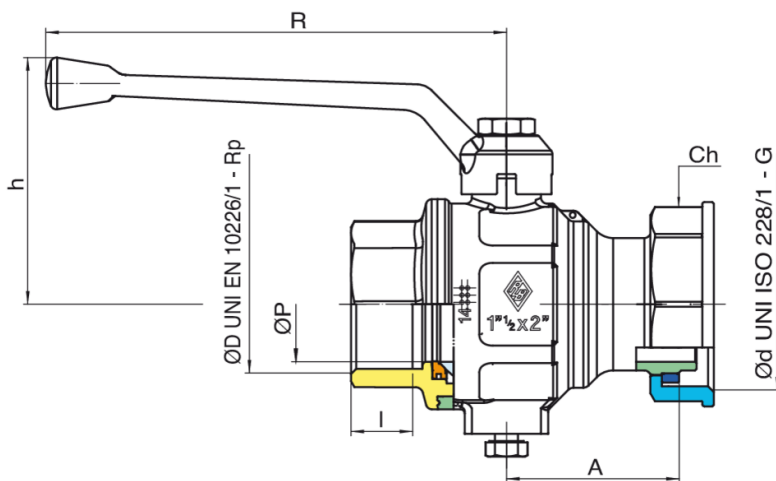

946 C

Full bore ball valve for gas meter, with connection for meter bracket. Female inlet with aluminum handle.

Technical specifications

ØD X ØD	DN	BOX	MASTER BOX	CODE	ØP	I	CH	L	H	A	R	MOP	KG
1"1/2 x 2"	-	-	5	946C690000	40	21,4	63	114	86	60	160	5	1,40
2" x 2"1/2	-	-	5	946C700000	50	21,4	80	131	104	67	170	5	2,34

Temperature range: -20°C +60°C.

Applications

GAS